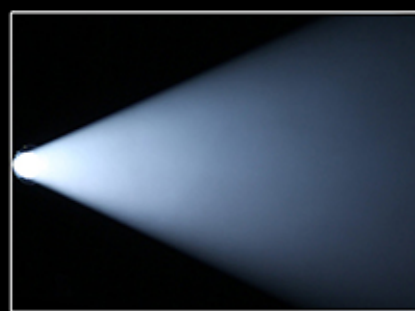

- OSRAM 330W XL lamp(7500K)
- High light output and uniformity
- Small size and light weight, only 22kg
- Linear zooming between 3.8° and 42°
- 17 fixed gobos+9 rotating gobos
- CYM Color mixing+14 color filters+white
- 1x3-facet rotating prism, 1 frost filter

XR 330 SPOT

12 Colors + CTB + CTO

Linear zooming between 3.8° and 42°

17 Fixed Gobos

9 Rotating Gobos