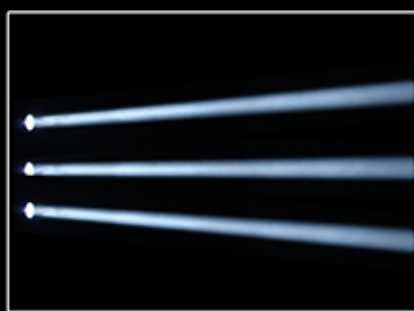

- OSRAM 330W XL lamp(7500K)
- High light output and uniformity
- Small size and light weight, only 22kg
- Linear zooming between 3.8° and 42°
- 17 fixed gobos+9 rotating gobos
- CYM Color mixing+14 color filters+white
- 1x3-facet rotating prism, 1 frost filter

XR 330 SPOT

12 Colors + CTB + CTO

Linear zooming between 3.8° and 42°

17 Fixed Gobos

9 Rotating Gobos